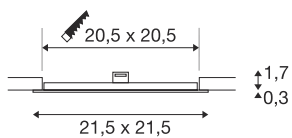

### Indoor LED recessed ceiling light square white 3000K

The SENSER recessed fitting made from aluminium is available in white and silver-grey, and with a round or square shade. The rigid Premium LED insert produces homogeneous base illumination over a wide area thanks to its extensive beam angle. If you are looking for a recessed ceiling light with a shallow installation depth, SENSER is just the job.

## TECHNICAL DATA

Item no.:	1003013
Secondary power / secondary voltage	500 mA/V
Length	21.5 cm
Width	21.5 cm
Height	2.0 cm
Installation length	20.5 cm
Installation width	20.5 cm
Installation depth	3.0 cm
Net weight	0.371 kg
Gross weight	0.486 kg
IP Code	IP 20
Safety class	III
Impact resistance class	IK02
Impact resistance	0,20000000000000001 Joule
Assembly	Recessed
Assembly details	Ceiling
Wattage	13 W
Lumen	1200 lm
Colour temperature	3000 Kelvin
Color	white
CRI	>80
Binning	6