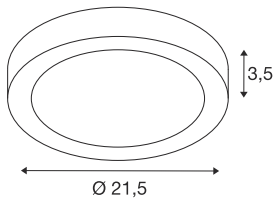

## SENSER 24

Indoor LED surface-mounted ceiling light round white 3000K

The flat SENSER wall and ceiling light made from aluminium is available in white and silver-grey, in a round or square version. The rigid Premium LED insert produces homogeneous base illumination over a wide area thanks to its extensive beam angle.

## TECHNICAL DATA

Item no.:	1003016
Primary nominal voltage	220-240V ~50/60Hz mA/V
Secondary power / secondary voltage	500 mA/V
Height	3.5 cm
Diameter	21.5 cm
Net weight	0.5 kg
Gross weight	0.584 kg
IP Code	IP 20
Safety class	I
Impact resistance class	IK02
Impact resistance	0,200000000000000001 Joule
Assembly	Surface
Assembly details	Ceiling, Wall
Dimming technology	trailing edge
Wattage	15 W
Lumen	1200 lm
Colour temperature	3000 Kelvin
Color	white
CRI	>80
Binning	6
LXXBXX data	70/50
Service life	48000 h