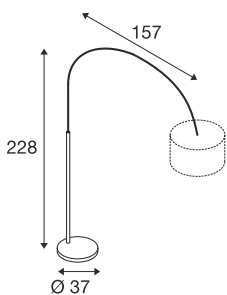

FENDA BOW BASIS E27

Indoor floor stand black

With the FENDA BOW BASIS, the iconic bow floor stand becomes a new edition with a fresh design. Thanks to the chrome-coloured bow arm anchored in a solid base plate, the luminaire bridges the one meter distance from the base to the shade. The base allows it to be combined with various shades from the FENDA series. To ensure the best illumination, the bow arm can itself be rotated by 180°. Fitted with an E27 socket, the FENDA BOW BASIS is suitable for the use of LED and energy-saving lamps. The electrical connection is made directly to the 230V mains power supply thanks to the European flat plug. There is also a foot switch in the connection lead.

TECHNICAL DATA

Item no.:	1003029
Socket	E27
Number of sockets	1
Primary nominal voltage	220-240V ~50/60Hz mA/V
Horizontal rotation range	180 °
Length	157.0 cm
Width	37.0 cm
Height	228.0 cm
Net weight	22.408 kg
Gross weight	25.212 kg
IP Code	IP 20
Safety class	II
Impact resistance class	IK03
Impact resistance	0,3499999999999998 Joule
Assembly	Mobile
Wattage	25 W
Color	black
BIG WHITE Page	79