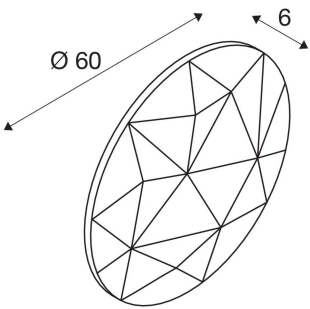

## MAMA

shade round 60 grey

Light and design in perfect harmony: the shades of the MANA family, made of felt, stand out with their unique appearance. If several lights of different colours and sizes are mounted side by side as a cloud, this creates an exciting wall design for offices and homes. Please note that you must combine the MANA shade with the matching MANA BASE (LED version: 1004657 or unlit version 1004969). 

## TECHNICAL DATA

Item no.:	1004663
Height	6.0 cm
Diameter	60.0 cm
Net weight	0.9 kg
Gross weight	0.963 kg
IP Code	IP 20
Color	grey