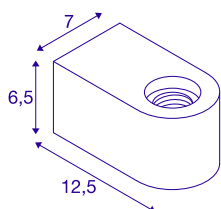

FITU CUBE WL

Indoor wall-mounted light E27 black

With the FITU CUBE WL in black or white, you can now enjoy a wall-mounted light at an attractive price. You can insert any filament lightbulb with an E27 base into this light. So you can enjoy countless combination possibilities. We recommend an LED G125 E27 lightbulb.

TECHNICAL DATA

| | |
|-------------------------|-------------------|
| Item no. | 1004738 |
| Number of sockets | 1 |
| IP Code | IP 20 |
| Assembly | Surface |
| Assembly details | Wall |
| Primary nominal voltage | 220-240V ~50/60Hz |
| Safety class | I |
| Wattage | 20 W |
| Color | black |
| Light outlet | diffuse |
| Length | 12.5 cm |
| Width | 7 cm |
| Height | 6.5 cm |
| Net weight | 0.522 kg |
| Gross weight | 0.657 kg |
| BIG WHITE Page | 215 |