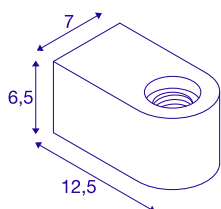

FITU CUBE WL

Indoor wall-mounted light E27 white

With the FITU CUBE WL in black or white, you can now enjoy a wall-mounted light at an attractive price. You can insert any filament lightbulb with an E27 base into this light. So you can enjoy countless combination possibilities. We recommend an LED G125 E27 lightbulb.

TECHNICAL DATA

Item no.	1004739
Number of sockets	1
IP Code	IP 20
Assembly	Surface
Assembly details	Wall
Primary nominal voltage	220-240V ~50/60Hz
Safety class	I
Wattage	20 W
Color	white
Light outlet	diffuse
Length	12.5 cm
Width	7 cm
Height	6.5 cm
Net weight	0.535 kg
Gross weight	0.67 kg
BIG WHITE Page	215