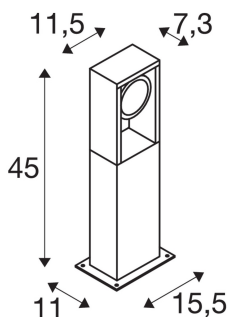

ESKINA FRAME 45 WL

Outdoor LED wall-mounted light single anthracite CCT switch 3000/4000K

An all-round successful design with an elegant rectangular aluminium frame: the popular outdoor lights of the ESKINA family now offer even greater scope for application in the FRAME design alternative. The anthracite-coloured ESKINA FRAME makes a stylish impression in any outdoor area. The pivoting light heads ensure flexible light emission. Thanks to a high IP protection rating, ESKINA is perfectly protected from the elements. Hinzu kommt, dass sich die Lichtfarbe (3000/4000 K) über den CCT Switch flexibel vor der Installation wechseln lässt. This means that easy installation is a mere formality.

TECHNICAL DATA

Item no.:	1004749
Primary nominal voltage	220-240V ~50/60Hz mA/V
Secondary power / secondary voltage	350 mA/V
Length	11.5 cm
Width	7.3 cm
Height	45.0 cm
Net weight	2.3 kg
Gross weight	2.461 kg
IP Code	IP 65
Safety class	I
Assembly	Surface
Assembly details	Ground
Wattage	15.0 W
Lumen	1200 lm
Beam angle	95 °
Color	anthracite
CRI	>80
LXXBXX data	70/50
Minimum ambient temperature	-20 °C
Maximum ambient temperature	35 °C