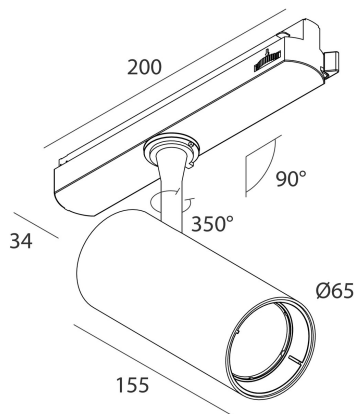

Features

Use: Indoor
Type of installation: TRACK
Emission: ADJUSTABLE
Optics: SPOT
Beam: 15 - 38°
Colour: BLACK
Dimming: ON/OFF
Emergency: NO
L: 200mm
A: Ø65mm
H: 155mm
Warranty: 5 years

Tech data

Luminaire input power: 30W
IP: 20
Insulation class: II
Supply voltage: 220-240V 50/60Hz
SELV: Si

Source

Light source: LED
Source power: 30W
Source luminous flux: 2570lm
Colour temperature: 3000K
CRI: >90
LED lifespan: 30000h L70 B20

Compliance

CEI EN 60598-1:2015 + A11:2009. IEC 60598-2:2015 2-1

Standards

Photobiological risk: RISK GROUP 1 Certified fixture in RISK GROUP 1 (Low Risk)-The fixture does not pose a hazard due to normal behavioral limitations on exposure - in accordance with CEI EN 62471:2010-01, IEC TR 62778:2014.

CAM edilizia: The product complies with the requirements for public buildings, ministerial decree of 23rd June 2022 n.256.

[View more product info](#)