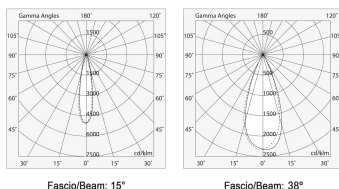

Features

Use: Indoor
Type of installation: TRACK
Emission: ADJUSTABLE
Optics: SPOT
Beam: 15 - 38°
Colour: BLACK
Dimming: ON/OFF
Emergency: NO
L: 200mm
A: Ø65mm
H: 155mm
Warranty: 5 years

Tech data

Luminaire input power: 30W
IP: 20
Insulation class: II
Supply voltage: 220-240V 50/60Hz
SELV: Si

Source

Light source: LED
Source power: 30W
Source luminous flux: 2570lm
Colour temperature: 3000K
CRI: >90
LED lifespan: 30000h L70 B20

Compliance

CEI EN 60598-1:2015 + A11:2009. IEC 60598-2:2015 2-1

Standards

Photobiological risk: RISK GROUP 1 Certified fixture in RISK GROUP 1 (Low Risk)-The fixture does not pose a hazard due to normal behavioral limitations on exposure - in accordance with CEI EN 62471:2010-01, IEC TR 62778:2014.

CAM edilizia: The product complies with the requirements for public buildings, ministerial decree of 23rd June 2022 n.256.

[View more product info](#)