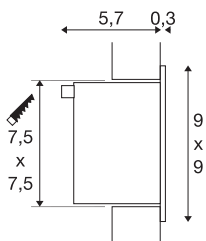

## FRAME BASIC

recessed fitting, LED, 3000K, square, silver-grey, incl. leaf springs

With our FRAME series we offer you a lighting solution for recessed wall and ceiling installation with minimum space requirements. The LED version is equipped with a high-quality diode and available in either pure white or warm white light colour. To operate, the FRAME BASIC needs a suitable constant current driver rated at 350mA. The optional accessory includes a connector strip for simplified wiring in addition to the mounting box and flush-mount frame. This luminaire contains built-in LED lamps.

## TECHNICAL DATA

Item no.:	111262
Lamps included	0
Secondary power / secondary voltage	350 mA/V
Width	9.0 cm
Height	9.0 cm
Depth	6.0 cm
Installation length	7.5 cm
Installation width	7.5 cm
Installation depth	6.6 cm
Net weight	0.242 kg
Gross weight	0.3 kg
IP Code	IP 20
Safety class	III
Assembly	Recessed
Assembly details	Ceiling, Wall
Wattage	1 W
Lumen	40 lm
Colour temperature	3000 Kelvin
Color	grey
CRI	>90
LXXBXX data	70/50
Service life	30000 h