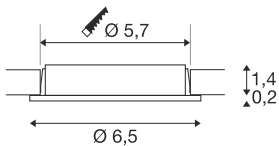

DL 126

recessed fitting, LED SMD, 3000K, round, white, max. 3W, incl. leaf springs

The DL 126 recessed fitting impresses with its low height and it is therefore ideal for use with low installation depths. The six long-life SMD LEDs with a total power output of 3W ensure that you have the necessary level of illumination. The recessed fitting is available with a shutter coloured white, chrome and brushed metal. A suitable 12V direct current power supply is needed for operation. This luminaire contains built-in warm-white LED lamps.

TECHNICAL DATA

Item no.:	112221
Lamps included	0
Primary nominal voltage	12V mA/V
Height	1.6 cm
Diameter	6.5 cm
Installation diameter	5.7 cm
Installation depth	1.4 cm
Net weight	0.121 kg
Gross weight	0.144 kg
IP Code	IP 20
Safety class	III
Assembly	Recessed
Assembly details	Ceiling, Wall
Wattage	2.8 W
Lumen	160 lm
Colour temperature	3000 Kelvin
Beam angle	90 °
Color	white
CRI	>80
Binning	6
LXXBXX data	70/50
Service life	30000 h