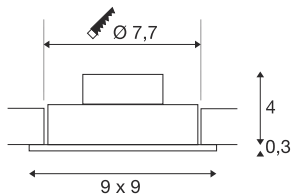

NEW TRIA 1 SET re-cessed fitting

single-headed LED, 2700K, square, white, 38°, 9.1W, incl. driver, clip springs

The simplicity and effectiveness of the innovative NEW TRIA 1 SET is captivating. It is available in matt black, white, or brushed aluminium, in round or square form as well as single-headed or as multi-lamp. Equipped with a powerful, warm white premium COB LED in a tiltable mount, as well as LED driver included in the scope of supply, the set can be used in any lighting situation. The electrical connection is made directly to the 230V mains supply.

TECHNICAL DATA

Item no.:	113881
Lamps included	0
Primary nominal voltage	220-240V ~50/60Hz mA/V
Secondary power / secondary voltage	350 mA/V
Vertical tilting range	30 °
Length	9.0 cm
Width	9.0 cm
Height	3.5 cm
Installation diameter	7.7 cm
Installation depth	4.0 cm
Net weight	0.228 kg
Gross weight	0.278 kg
IP Code	IP 20
Safety class	II
Assembly	Recessed
Assembly details	Ceiling
Wattage	8 W
Lumen	645 lm
Colour temperature	2700 Kelvin
Beam angle	38 °
Color	white
CRI	>80