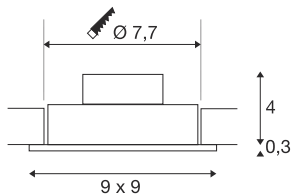

## NEW TRIA 1 SET re- cessed fitting

single-headed LED, 3000K, square, white, 38°, 9.1W,  
incl. driver, clip springs

The simplicity and effectiveness of the innovative NEW TRIA 1 SET is captivating. It is available in matt black, white, or brushed aluminium, and in round or square form. Equipped with one powerful, warm white premium COB LED, as well as LED driver included in the scope of supply, the set can be used in any lighting situation. Furthermore, it is adjustable by 38°. The electrical connection is made directly to the 230V mains supply. This luminaire contains built-in LED lamps.

## TECHNICAL DATA

Item no.:	113911
Lamps included	0
Primary nominal voltage	220-240V ~50/60Hz mA/V
Secondary power / secondary voltage	350 mA/V
Vertical tilting range	30 °
Length	9.0 cm
Width	9.0 cm
Height	3.5 cm
Installation diameter	7.7 cm
Installation depth	4.0 cm
Net weight	0.229 kg
Gross weight	0.283 kg
IP Code	IP 20
Safety class	II
Assembly	Recessed
Assembly details	Ceiling
Wattage	8 W
Lumen	700 lm
Colour temperature	3000 Kelvin
Beam angle	38 °
Color	white
CRI	>80