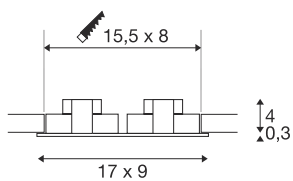

NEW TRIA 2 SET re-cessed fitting

double-headed LED, 3000K, rectangular, white, 38°, 14.7W, incl. driver, clip springs

The simplicity and effectiveness of the innovative NEW TRIA 2 SET is captivating. Equipped with two powerful, warm white premium COB LEDs, as well as LED driver included in the scope of supply, the set can be used in any lighting situation. Furthermore, it is adjustable by 38°. The electrical connection of the recessed fittings available in black, white, or brushed aluminium is made connecting directly to the 230V mains supply. This luminaire contains built-in LED lamps.

TECHNICAL DATA

Item no.:	113921
Lamps included	0
Primary nominal voltage	220-240V ~50/60Hz mA/V
Secondary power / secondary voltage	350 mA/V
Vertical tilting range	30 °
Length	17.0 cm
Width	9.0 cm
Height	3.9 cm
Installation length	15.5 cm
Installation width	8.0 cm
Installation depth	4.0 cm
Net weight	0.502 kg
Gross weight	0.571 kg
IP Code	IP 20
Safety class	II
Assembly	Recessed
Assembly details	Ceiling
Wattage	14 W
Lumen	1250 lm
Colour temperature	3000 Kelvin
Beam angle	38 °
Color	white