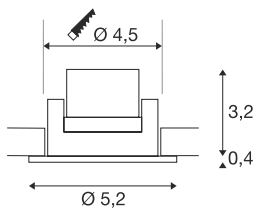

## NEW TRIA MINI SET re-cessed fitting

LED, 3000K, round, black, 30°, incl. driver, clip springs

The simplicity and effectiveness of the innovative NEW TRIA MINI Set is captivating. It is available in black, matt white, or brushed aluminium, and in round or square form. Equipped with a powerful, warm white premium LED in a tiltable mount, as well as LED driver included in the scope of supply, the set can be used in any lighting situation. The electrical connection is made directly to the 230V mains supply.

## TECHNICAL DATA

Item no.:	113970
Lamps included	0
Primary nominal voltage	220-240V ~50/60Hz mA/V
Secondary power / secondary voltage	700 mA/V
Vertical tilting range	30 °
Height	3.6 cm
Diameter	5.2 cm
Installation diameter	4.5 cm
Installation depth	4.0 cm
Net weight	0.113 kg
Gross weight	0.139 kg
IP Code	IP 20 / IP 44
Safety class	II
Assembly	Recessed
Assembly details	Ceiling
Wattage	4.2 W
Lumen	155 lm
Colour temperature	3000 Kelvin
Beam angle	30 °
Color	black
CRI	>80
LXXBXX data	70/50