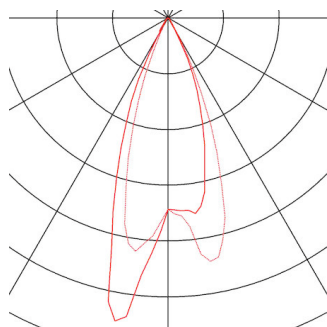

## NEW TRIA MINI SET re-cessed fitting

LED, 3000K, round, black, 30°, incl. driver, clip springs

The simplicity and effectiveness of the innovative NEW TRIA MINI Set is captivating. It is available in black, matt white, or brushed aluminium, and in round or square form. Equipped with a powerful, warm white premium LED in a tiltable mount, as well as LED driver included in the scope of supply, the set can be used in any lighting situation. The electrical connection is made directly to the 230V mains supply.

## TECHNICAL DATA

Item no.:	113970
Lamps included	0
Primary nominal voltage	220-240V ~50/60Hz mA/V
Secondary power / secondary voltage	700 mA/V
Vertical tilting range	30 °
Height	3.6 cm
Diameter	5.2 cm
Installation diameter	4.5 cm
Installation depth	4.0 cm
Net weight	0.113 kg
Gross weight	0.139 kg
IP Code	IP 20 / IP 44
Safety class	II
Assembly	Recessed
Assembly details	Ceiling
Wattage	4.2 W
Lumen	155 lm
Colour temperature	3000 Kelvin
Beam angle	30 °
Color	black
CRI	>80
LXXBXX data	70/50