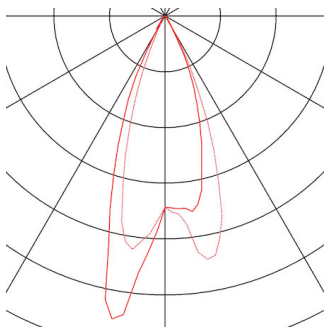

NEW TRIA MINI SET re-cessed fitting

LED, 3000K, round, matt white, 30°, incl. driver, clip springs

The simplicity and effectiveness of the innovative NEW TRIA MINI Set is captivating. It is available in black, white, or brushed aluminium, and in round or square form. Equipped with a powerful, warm white premium LED in a tiltable mount, as well as LED driver included in the scope of supply, the set can be used in any lighting situation. The electrical connection is made directly to the 230V mains supply.

TECHNICAL DATA

Item no.:	113971
Lamps included	0
Primary nominal voltage	220-240V ~50/60Hz mA/V
Secondary power / secondary voltage	700 mA/V
Vertical tilting range	30 °
Height	3.6 cm
Diameter	5.2 cm
Installation diameter	4.5 cm
Installation depth	4.0 cm
Net weight	0.111 kg
Gross weight	0.136 kg
IP Code	IP 20 / IP 44
Safety class	II
Assembly	Recessed
Assembly details	Ceiling
Wattage	4.2 W
Lumen	155 lm
Colour temperature	3000 Kelvin
Beam angle	30 °
Color	white
CRI	>80
LXXBXX data	70/50