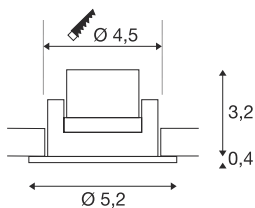

NEW TRIA MINI SET re-cessed fitting

LED, 3000K, round, matt white, 30°, incl. driver, clip springs

The simplicity and effectiveness of the innovative NEW TRIA MINI Set is captivating. It is available in black, white, or brushed aluminium, and in round or square form. Equipped with a powerful, warm white premium LED in a tiltable mount, as well as LED driver included in the scope of supply, the set can be used in any lighting situation. The electrical connection is made directly to the 230V mains supply.

TECHNICAL DATA

Item no.:	113971
Lamps included	0
Primary nominal voltage	220-240V ~50/60Hz mA/V
Secondary power / secondary voltage	700 mA/V
Vertical tilting range	30 °
Height	3.6 cm
Diameter	5.2 cm
Installation diameter	4.5 cm
Installation depth	4.0 cm
Net weight	0.111 kg
Gross weight	0.136 kg
IP Code	IP 20 / IP 44
Safety class	II
Assembly	Recessed
Assembly details	Ceiling
Wattage	4.2 W
Lumen	155 lm
Colour temperature	3000 Kelvin
Beam angle	30 °
Color	white
CRI	>80
LXXBXX data	70/50