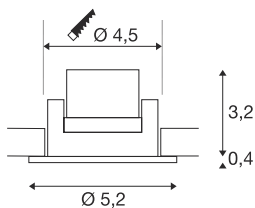

## NEW TRIA MINI SET re-cessed fitting

LED, 3000K, round, brushed aluminium, 30°, incl. driver, clip springs

The simplicity and effectiveness of the innovative NEW TRIA MINI Set is captivating. It is available in black, white, or brushed aluminium, and in round or square form. Equipped with a powerful, warm white premium LED in a tiltable mount, as well as LED driver included in the scope of supply, the set can be used in any lighting situation. The electrical connection is made directly to the 230V mains supply.

## TECHNICAL DATA

Item no.:	113976
Lamps included	0
Primary nominal voltage	220-240V ~50/60Hz mA/V
Secondary power / secondary voltage	700 mA/V
Vertical tilting range	30 °
Height	3.6 cm
Diameter	5.2 cm
Installation diameter	4.5 cm
Installation depth	4.0 cm
Net weight	0.111 kg
Gross weight	0.139 kg
IP Code	IP 20 / IP 44
Safety class	II
Assembly	Recessed
Assembly details	Ceiling
Wattage	4.4 W
Lumen	155 lm
Colour temperature	3000 Kelvin
Beam angle	30 °
Color	aluminium
CRI	>80
LXXBXX data	70/50