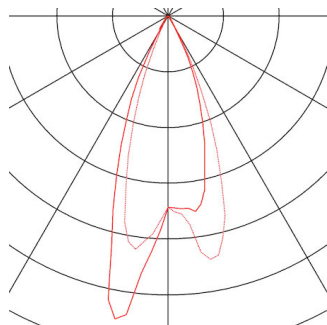

## NEW TRIA MINI SET re-cessed fitting

LED, 3000K, round, brushed aluminium, 30°, incl. driver, clip springs

The simplicity and effectiveness of the innovative NEW TRIA MINI Set is captivating. It is available in black, white, or brushed aluminium, and in round or square form. Equipped with a powerful, warm white premium LED in a tiltable mount, as well as LED driver included in the scope of supply, the set can be used in any lighting situation. The electrical connection is made directly to the 230V mains supply.

## TECHNICAL DATA

Item no.:	113976
Lamps included	0
Primary nominal voltage	220-240V ~50/60Hz mA/V
Secondary power / secondary voltage	700 mA/V
Vertical tilting range	30 °
Height	3.6 cm
Diameter	5.2 cm
Installation diameter	4.5 cm
Installation depth	4.0 cm
Net weight	0.111 kg
Gross weight	0.139 kg
IP Code	IP 20 / IP 44
Safety class	II
Assembly	Recessed
Assembly details	Ceiling
Wattage	4.4 W
Lumen	155 lm
Colour temperature	3000 Kelvin
Beam angle	30 °
Color	aluminium
CRI	>80
LXXBXX data	70/50