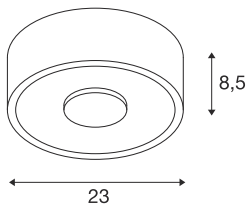

TECHNICAL DATA

Item no.:	117321
Lamps included	0
Primary nominal voltage	200-240V ~50/60Hz mA/V
Secondary power / secondary voltage	700 mA/V
Height	8.5 cm
Diameter	23.0 cm
Net weight	1.852 kg
Gross weight	2.361 kg
IP Code	IP 20
Safety class	I
Assembly	Surface
Assembly details	Ceiling
Dimming technology	Leading edge
Wattage	26 W
Lumen	1500 lm
Colour temperature	3000 Kelvin
Beam angle	120 °
Color	white
CRI	>80
Binning	6
LXXBXX data	70/50
Service life	30000 h