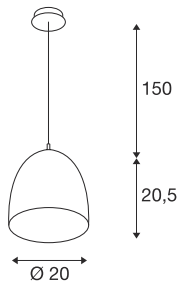

PARA CONE 20

pendant, A60, round, black / gold, Ø 20 cm, max. 60W

Conical shaped PARA CONE 20 High Volt Pendant Luminaire with round ceiling rosette. The steel luminaire features a cloth covered cable, and its built-in E27 holder is suitable for LED and energy saving lamps. The luminaire is available in several different colours and has a pendant length of 150 cm.

TECHNICAL DATA

Item no.:	133050
Socket	E27
Number of sockets	1
Lamps included	0
Primary nominal voltage	220-240V ~50/60Hz mA/V
Pendant length	150.0 cm
Height	20.5 cm
Diameter	20.0 cm
Net weight	0.57 kg
Gross weight	1.167 kg
IP Code	IP 20
Safety class	I
Assembly	Surface
Assembly details	Ceiling
Wattage	60 W
Color	gold
BIG WHITE Page	120