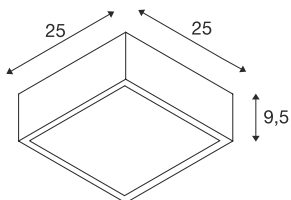

PLASTRA 104

ceiling light, TC-DSE, square, white plaster, max. 50 W

The PLASTRA 104 plaster light is a highly individual ceiling light with a pure, clear form. Prepared to take E27 incandescent or energy saving lamps, it comes ready for direct connection to 230V mains supply. The sandpaper included as part of the delivery is used to clean the surfaces. After priming, the luminaire can be painted with wall paint as desired.

TECHNICAL DATA

Item no.:	148002
Socket	E27
Number of sockets	2
Lamps included	0
Primary nominal voltage	220-240V ~50/60Hz mA/V
Length	25.0 cm
Width	25.0 cm
Height	9.5 cm
Net weight	2.937 kg
Gross weight	3.32 kg
IP Code	IP 20
Safety class	I
Assembly	Surface
Assembly details	Ceiling
Wattage	25 W
Color	white
BIG WHITE Page	288