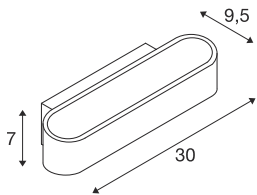

## ASSO 300 wall light

LED, 3000K, oval, brushed aluminium /white, L/W/H  
30/9.5/7 cm

The distinctive LED UP/DOWN recessed wall light ASSO 300 is equipped with two ultra-modern, powerful COB LED which emits its warm white light indirectly. Thus it is ideal for glare-free lighting of stairs, staircases and rooms. Due to the incorporated constant current LED driver, placed within the canopy, the electrical connection is made directly to 230V mains supply. This luminaire contains built-in LED lamps.

## TECHNICAL DATA

Item no.:	151275
Lamps included	0
Primary nominal voltage	220-240V ~50/60Hz mA/V
Secondary power / secondary voltage	500 mA/V
Width	30.0 cm
Height	7.0 cm
Depth	9.5 cm
Net weight	1.059 kg
Gross weight	1.334 kg
IP Code	IP 20
Safety class	I
Assembly	Surface
Assembly details	Wall
Wattage	12 W
Lumen	700 lm
Colour temperature	3000 Kelvin
Color	aluminium
CRI	>80
Binning	6
LXXBXX data	70/50
Service life	30000 h
BIG WHITE Page	223