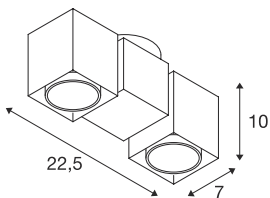

ALTRA DICE

ceiling light, double-headed, QPAR51, silver-grey/black, max. 100 W

The cube-shaped ceiling light ALTRA DICE from aluminium and steel is equipped with two lamp heads with one unilateral cut each in order to host the high-voltage halogen lamps. Optionally available in white or silver-grey colour version, the adjustable surface-mounted spot for 240V halogen lamps with GU10 socket is ready for direct connection to 230V mains supply.

TECHNICAL DATA

Item no.:	151534
Socket	GU10
Lamp	QPAR51
Number of sockets	2
Lamps included	0
Primary nominal voltage	220-240V ~50/60Hz mA/V
Tilt range	180 °
Horizontal rotation range	350 °
Length	22.5 cm
Width	7.0 cm
Height	9.0 cm
Net weight	0.785 kg
Gross weight	0.947 kg
IP Code	IP 20
Safety class	I
Assembly	Surface
Assembly details	Ceiling, Wall
Wattage	50 W
Color	grey
Maximum ambient temperature	25 °C
BIG WHITE Page	316