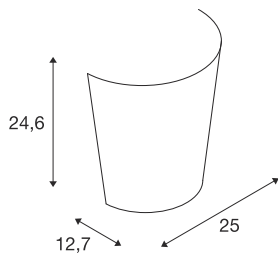

BASKET

wall light, A60, frosted glass, max. 60W

Classically elegant recessed wall light. The design of BASKET describes a frosted glass shade which surrounds the socket including the mounting plate and thereby hides them from the viewer. Thus, the luminaire appears as a stand-alone glass basket. As we chose a standard E27 socket, hence the connection can be made directly from 230V mains supply. Furthermore, this results in the possibility of choosing energy-saving or LED light sources.

TECHNICAL DATA

Item no.:	151591
Socket	E27
Number of sockets	1
Lamps included	0
Primary nominal voltage	230V ~50Hz mA/V
Width	25.0 cm
Height	24.6 cm
Depth	12.7 cm
Net weight	1.018 kg
Gross weight	1.35 kg
IP Code	IP 20
Safety class	I
Assembly	Surface
Assembly details	Wall
Wattage	60 W
Color	white
BIG WHITE Page	199