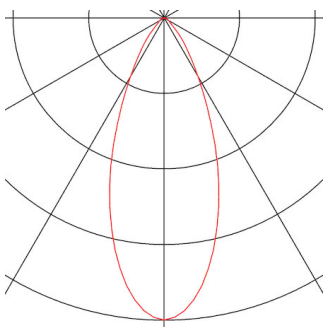

KARPO

recessed fitting, single-headed, LED, 3000K, white, flat canopy, 7.5W

KARPO series lights are available in white and black. It has a spot in a cylindrical shape which can be individually aligned via the hinge on the flat canopy. The swivel and tilting range allows you to optimally light up the room. The integrated premium LEDs provide high energy efficiency. In addition, the luminaire has a high colour rendering index of over 90. To operate, the single-headed FRAME Spots needs a suitable constant current driver rated at 500mA.

TECHNICAL DATA

Item no.:	152381
Lamps included	0
Secondary power / secondary voltage	500 mA/V
Vertical tilting range	90 °
Horizontal rotation range	350 °
Length	15.2 cm
Height	5.5 cm
Diameter	3.0 cm
Installation diameter	7.0 cm
Installation depth	2.0 cm
Net weight	0.177 kg
Gross weight	0.281 kg
IP Code	IP 20
Safety class	III
Assembly	Recessed
Assembly details	Ceiling, Wall
Wattage	7.5 W
Lumen	470 lm
Colour temperature	3000 Kelvin
Beam angle	40 °
Color	white
CRI	>90