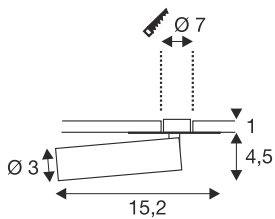

KARPO

recessed fitting, single-headed, LED, 3000K, white, flat canopy, 7.5W

KARPO series lights are available in white and black. It has a spot in a cylindrical shape which can be individually aligned via the hinge on the flat canopy. The swivel and tilting range allows you to optimally light up the room. The integrated premium LEDs provide high energy efficiency. In addition, the luminaire has a high colour rendering index of over 90. To operate, the single-headed FRAME Spots needs a suitable constant current driver rated at 500mA.

TECHNICAL DATA

Item no.:	152381
Lamps included	0
Secondary power / secondary voltage	500 mA/V
Vertical tilting range	90 °
Horizontal rotation range	350 °
Length	15.2 cm
Height	5.5 cm
Diameter	3.0 cm
Installation diameter	7.0 cm
Installation depth	2.0 cm
Net weight	0.177 kg
Gross weight	0.281 kg
IP Code	IP 20
Safety class	III
Assembly	Recessed
Assembly details	Ceiling, Wall
Wattage	7.5 W
Lumen	470 lm
Colour temperature	3000 Kelvin
Beam angle	40 °
Color	white
CRI	>90