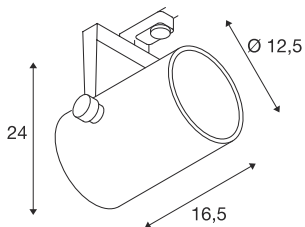

## EURO SPOT

spot for 240V 3-phase track, QPAR111, round, black, max. 75W, incl. 3-phase adapter

Adjustable high-voltage spot EURO SPOT with suitable adapter for the 3-phase 240V track system. Thanks to the GU10 socket installed in the cylindrical aluminium lamp head, the luminaire is suitable for halogen and LED lamps with a diameter of up to approx. 11.1 cm.

## TECHNICAL DATA

Item no.:	153420
Socket	GU10
Lamp	QPAR111
Number of sockets	1
Lamps included	0
Primary nominal voltage	230V ~50Hz mA/V
Tilt range	100 °
Horizontal rotation range	350 °
Length	16.5 cm
Height	24.0 cm
Diameter	12.5 cm
Net weight	0.866 kg
Gross weight	1.044 kg
IP Code	IP 20
Safety class	I
Assembly	Surface
Assembly details	Ceiling, Track Ceiling
Wattage	75 W
Color	black
BIG WHITE Page	494