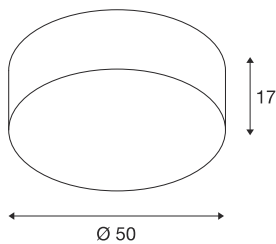

TENORA CL-1

ceiling light, TC-(D,H,T,Q)SE, round, white shade Ø/H 50/15 cm, max. 3x23W

The TENORA CL-1 ceiling light convinces with its extremely flat body, which is covered by an acrylic glass lamp shade. Available in black or white, the textile and polyester-based shade guarantees the even lighting attributes of the standard E27 high voltage lamp used. The TENORA CL-1 ceiling light comes ready for direct connection to 230V mains supply.

TECHNICAL DATA

Item no.:	156051
Socket	E27
Number of sockets	3
Lamps included	0
Primary nominal voltage	230V ~50Hz mA/V
Height	17.0 cm
Diameter	50.0 cm
Net weight	1.475 kg
Gross weight	3.085 kg
IP Code	IP 20
Safety class	I
Assembly	Surface
Assembly details	Ceiling
Wattage	23 W
Color	white
BIG WHITE Page	285