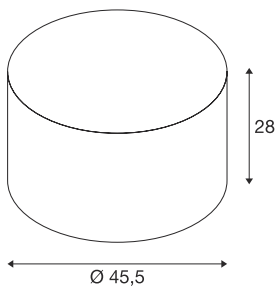

FENDA

lamp shade, round, black/copper, Ø/H 45.5/28 cm

FENDA lamp shade with 455 mm diameter and 280 mm height in black/ copper.

TECHNICAL DATA

Item no.:	156122
Height	28.0 cm
Diameter	45.5 cm
Net weight	0.621 kg
Gross weight	2.072 kg
IP Code	IP 20
Color	copper
BIG WHITE Page	81