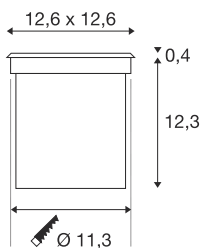

ROCCI 125

outdoor inground fitting, LED, 3000K, IP67, square, stainless steel 316, max. 6W

The inground fitting ROCCI 125 has a square stainless steel shade with a transparent glass cover and is fitted with a COB LED module. With protection class IP67, the luminaire is available with two shapes of shades and is suitable for outdoor use. The electrical connection is made directly to the 230V mains supply. A mounting pot is included in the delivery for simple assembly.

TECHNICAL DATA

Item no.:	227604
Lamps included	0
Primary nominal voltage	200-240V ~50Hz mA/V
Secondary power / secondary voltage	700 mA/V
Length	12.6 cm
Width	12.6 cm
Depth	12.7 cm
Installation diameter	11.3 cm
Installation depth	12.3 cm
Net weight	1.019 kg
Gross weight	1.17 kg
IP Code	IP 67
Safety class	I
Impact resistance class	IK08
Impact resistance	5 Joule
Assembly	Recessed
Assembly details	Ground
Wattage	8.6 W
Lumen	580 lm
Colour temperature	3000 Kelvin
Beam angle	120 °
Color	stainless steel