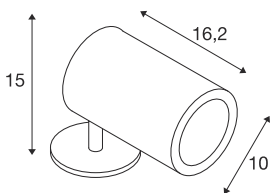

HELIA

outdoor pathway and floor stand, LED, 3000K, round, anthracite, 15W, can be converted to a spike luminaire

The HELIA LED pathway luminaire is fitted with a powerful 15W high-voltage LED and comes in a warm-white colour of light. The luminaire is made of aluminium and is connected using the 3m supply cable with open cable ends directly to the 230V mains supply. Thanks to its IP55 protection class, the luminaire is suitable for outdoor use. This dimmable luminaire contains built-in LED lamps.

TECHNICAL DATA

Item no.:	228555
Lamps included	0
Number of different light outlets	1
Primary nominal voltage	220-240V ~50/60Hz mA/V
Vertical tilting range	90 °
Horizontal rotation range	320 °
Length	16.2 cm
Height	15.0 cm
Diameter	10.0 cm
Net weight	1.231 kg
Gross weight	1.415 kg
IP Code	IP 55
Safety class	I
Impact resistance class	IK04
Impact resistance	0,5 Joule
Assembly	Surface
Assembly details	Ceiling,Ground,Ground with Acc.,Wall
Dimming technology	Leading edge
Wattage	17 W
Lumen	1050 lm
Colour temperature	3000 Kelvin
Beam angle	50 °

Accessories

228560	EARTH SPIKE , for HELIA pathway and floor stand, stainless steel, 17 cm
--------	---

Color	anthracite
CRI	>80
Binning	6
LXXBXX data	70/50
Service life	40000 h
BIG WHITE Page	631