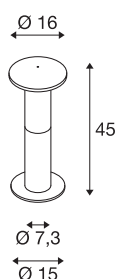

ALPHA MUSHROOM 45

outdoor floor stand, TC-(D,H,T,Q)SE, IP55, stone-grey, Ø/H 16/40 cm, max. 24W

The aluminium-made floor stand of the ALPHA MUSHROOM 40 emits its light via one opalescent mushroom-shaped lamp head made from PC. With protection class IP55, it is suitable for outdoor use. As optional accessories for the colour and size versions available for the luminaire, we offer suitable earth spikes, concrete anchor sets, hanger bolt sets and a connection box for safe electrical connection within the round bollard. Connection is made to the 230V mains voltage.

TECHNICAL DATA

Item no.	228935
Number of sockets	1
IP Code	IP 55
Impact resistance class	IK 03
Impact resistance	0.35 Joule
Assembly	Surface
Assembly details	Ground, Ground with Acc.
Primary nominal voltage	220-240V ~50/60Hz
Safety class	I
Wattage	24 W
Color	anthracite
Height	40 cm
Diameter	16 cm
Net weight	0.95 kg
Gross weight	1.337 kg
BIG WHITE Page	557

Recommended lamp

1005289	T38 E27 , white LED light, 8W 3000K CRI90 240°
1005307	T45 E27 , white LED light, 13.5W 3000K CRI90 240°

Accessories

228712	CONCRETE ANCHOR , for garden lights
228722	EARTH SPIKE , for gar- den luminaires, galvanis- ed steel
228730	CONNECTION BOX , 3-pin, IP68