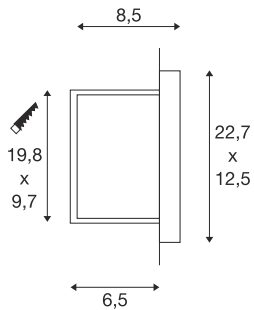

BRICK DOWNUNDER

outdoor recessed wall light, C35, IP44, silver-grey, max. 40W

Wall lamp made from aluminium with indirect and glare-free light emission. Rated IP44, the fitting is suitable for outdoor use. The electrical connection is made via 230V mains supply.

TECHNICAL DATA

Item no.:	229062
Socket	E14
Lamp	C35
Number of sockets	1
Lamps included	0
Primary nominal voltage	230V ~50Hz mA/V
Width	22.7 cm
Height	12.5 cm
Depth	8.5 cm
Installation length	9.7 cm
Installation width	19.8 cm
Installation depth	6.5 cm
Net weight	0.507 kg
Gross weight	0.601 kg
IP Code	IP 44
Safety class	I
Assembly	Recessed
Assembly details	Wall
Wattage	40 W
Color	grey
BIG WHITE Page	730