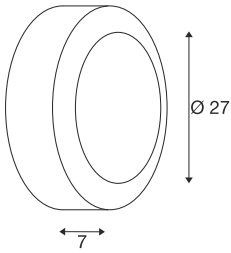

BULAN

outdoor wall and ceiling light, C35, IP44, round, silver-grey, frosted glass, max. 60W

Round and aluminium-made wall and ceiling light BULAN which is rated IP44 and thereby suitable for outdoor use. The frosted and glass-made light surface is surrounded by a painted housing. Available in different colour versions, the electrical connection is made directly to 230V mains supply.

TECHNICAL DATA

Item no.:	229072
Socket	E14
Lamp	C35
Number of sockets	1
Lamps included	0
Primary nominal voltage	230V ~50Hz mA/V
Height	7.0 cm
Diameter	27.0 cm
Net weight	1.539 kg
Gross weight	2.134 kg
IP Code	IP 44
Safety class	I
Assembly	Surface
Assembly details	Ceiling, Wall
Wattage	60 W
Color	grey
BIG WHITE Page	715