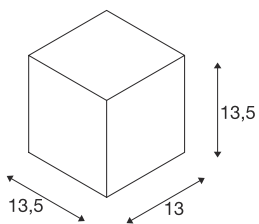

BIG THEO WALL

outdoor wall light, QPAR111, IP44, square, anthracite, max. 75W

Wall light of the BIG THEO series is made from aluminium and glass, which covers the lamp. It is suitable for use outdoors thanks to its IP44 protection class. The electrical connection of the luminaire, which comes in various colours, is directly to the 230V mains supply. The BIG THEO series includes alternative wall and ceiling lights with different sockets and can therefore be used universally.

TECHNICAL DATA

Item no.:	229565
Socket	GU10
Lamp	QPAR111
Number of sockets	1
Lamps included	0
Number of different light outlets	1
Primary nominal voltage	230V ~50Hz mA/V
Width	13.0 cm
Height	13.5 cm
Depth	13.5 cm
Net weight	1.027 kg
Gross weight	1.178 kg
IP Code	IP 44
Safety class	I
Assembly	Surface
Wattage	75 W
Color	anthracite
BIG WHITE Page	676