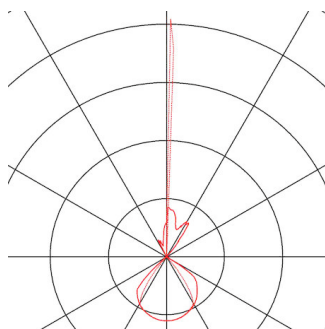

## OUT BEAM

outdoor wall light, LED, 3000K, beam up/flood down, silver-grey, IP44

The OUT BEAM series LED wall light, available in single-headed and double-headed versions, was designed especially as an architectural accent illumination. The LED light sources lie opposite each other and are covered by glass, they produce a narrow and a wide beam respectively and thus create the special up/down effect. Thanks to its IP44 protection class, the luminaire is suitable for outdoor use. The electrical connection of the luminaire is made directly to the 230V mains supply thanks to the built-in LED driver. The OUT BEAM series also includes wall lights for halogen lamps.

## TECHNICAL DATA

Item no.:	229664
Lamps included	0
Number of different light outlets	2
Primary nominal voltage	120-277V ~50/60Hz mA/V
Secondary power / secondary voltage	500 mA/V
Width	15.0 cm
Height	15.0 cm
Depth	15.8 cm
Net weight	1.539 kg
Gross weight	1.751 kg
IP Code	IP 44
Safety class	I
Assembly	Surface
Assembly details	Wall
Wattage	18 W
Lumen	740 lm
Colour temperature	3000 Kelvin
Beam angle	80 °
Color	grey
CRI	>80
Binning	6
Binning 2	6

LXXBXX data	70/50
Service life	25000 h
Service life 2	25000 h
BIG WHITE Page	699