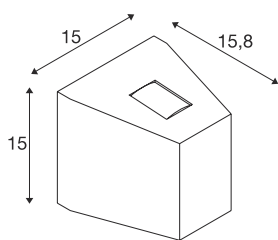

## OUT BEAM

outdoor wall light, LED, 3000K, beam up/flood down, silver-grey, IP44

The OUT BEAM series LED wall light, available in single-headed and double-headed versions, was designed especially as an architectural accent illumination. The LED light sources lie opposite each other and are covered by glass, they produce a narrow and a wide beam respectively and thus create the special up/down effect. Thanks to its IP44 protection class, the luminaire is suitable for outdoor use. The electrical connection of the luminaire is made directly to the 230V mains supply thanks to the built-in LED driver. The OUT BEAM series also includes wall lights for halogen lamps.

## TECHNICAL DATA

Item no.:	229664
Lamps included	0
Number of different light outlets	2
Primary nominal voltage	120-277V ~50/60Hz mA/V
Secondary power / secondary voltage	500 mA/V
Width	15.0 cm
Height	15.0 cm
Depth	15.8 cm
Net weight	1.539 kg
Gross weight	1.751 kg
IP Code	IP 44
Safety class	I
Assembly	Surface
Assembly details	Wall
Wattage	18 W
Lumen	740 lm
Colour temperature	3000 Kelvin
Beam angle	80 °
Color	grey
CRI	>80
Binning	6
Binning 2	6