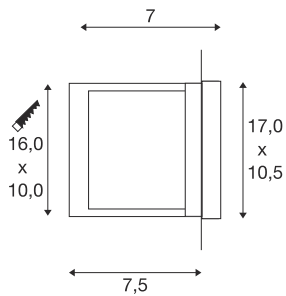

BRICK DOWNUNDER

outdoor recessed wall light, LED, 3000K, IP54, rectangular, silver-grey

Made from aluminium and equipped with powerful SMD LED recessed wall luminaire with indirect, glare-free light output. Rated IP54 it is suitable for outdoor use. Available in different colour versions, the electrical connection is made directly to 230V mains supply. For simplified mounting, a suitable installation housing is included. This luminaire contains built-in LED lamps.

TECHNICAL DATA

Item no.:	229702
Lamps included	0
Primary nominal voltage	230V ~50Hz mA/V
Width	17.0 cm
Height	10.5 cm
Depth	7.0 cm
Installation length	10.0 cm
Installation width	16.0 cm
Installation depth	7.5 cm
Net weight	0.881 kg
Gross weight	0.973 kg
IP Code	IP 54
Safety class	I
Assembly	Recessed
Assembly details	Wall
Wattage	1.4 W
Lumen	30 lm
Colour temperature	3000 Kelvin
Color	grey
CRI	>80
LXXBXX data	70/50
Service life	20000 h