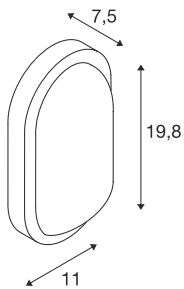

## TERANG 2

outdoor wall and ceiling light, LED, 3000K, IP44, oval, anthracite, 11W

A new interpretation of the classical construction luminaires for wall and ceiling mounting with a pre-installed powerful LED module. Available with housing colours of white, silver-grey, anthracite and rust, the TERANG 2 XL has frosted round glass, which guarantees homogeneous distribution of its light. With protection class IP44, this luminaire is also designed for use outdoors. Thanks to its pre-installed LED driver, the TERANG 2 is ready for direct connection to a 230V mains supply.

## TECHNICAL DATA

Item no.:	229935
Lamps included	0
Primary nominal voltage	220-240V ~50Hz mA/V
Width	19.8 cm
Height	11.0 cm
Depth	7.5 cm
Net weight	0.466 kg
Gross weight	0.56 kg
IP Code	IP 44
Safety class	I
Impact resistance class	IK03
Assembly	Surface
Assembly details	Ceiling, Wall
Wattage	11 W
Lumen	680 lm
Colour temperature	3000 Kelvin
Beam angle	120 °
Color	anthracite
CRI	>80
Binning	6
LXXBXX data	70/50
Service life	20000 h