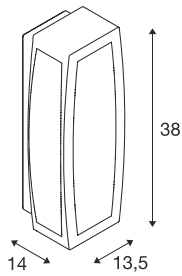

## MERIDIAN BOX

outdoor wall light, TC-(D,H,T,Q)SE, IP54, anthracite, max. 20W

Aluminium-made wall and ceiling light of the MERIDIAN series with opal PC light surface. Available in different colour versions, its IP54 rating makes MERIDIAN suitable for outdoor use. The electrical connection is made directly to 230V mains supply. The MERIDIAN series further includes alternative wall luminaires in various designs.

## TECHNICAL DATA

Item no.:	230045
Socket	E27
Number of sockets	1
Lamps included	0
Primary nominal voltage	230V ~50Hz mA/V
Width	13.5 cm
Height	38.0 cm
Depth	14.0 cm
Net weight	1.67 kg
Gross weight	1.849 kg
IP Code	IP 54
Safety class	I
Assembly	Surface
Assembly details	Ceiling, Wall
Wattage	25 W
Color	anthracite
BIG WHITE Page	655