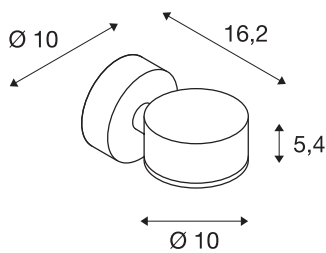

SITRA

outdoor wall light, single-headed, TCR-TSE, IP44, anthracite, max. 9W

The SITRA wall light is made of aluminium and structured glass, which covers the lamp. It is suitable for use outdoors thanks to its IP44 protection class. The electrical connection of the luminaire, which comes in two colours, is made directly to the 230V mains supply. The SITRA series also contains double-headed wall lights and can therefore be used universally.

TECHNICAL DATA

| | |
|-----------------------------------|-----------------|
| Item no.: | 230355 |
| Socket | GX53 |
| Lamp | TCR-TSE |
| Number of sockets | 1 |
| Lamps included | 0 |
| Number of different light outlets | 1 |
| Primary nominal voltage | 230V ~50Hz mA/V |
| Width | 10.0 cm |
| Height | 10.0 cm |
| Depth | 16.2 cm |
| Net weight | 0.703 kg |
| Gross weight | 0.805 kg |
| IP Code | IP 44 |
| Safety class | I |
| Assembly | Surface |
| Assembly details | Wall |
| Wattage | 9 W |
| Color | anthracite |
| BIG WHITE Page | 656 |