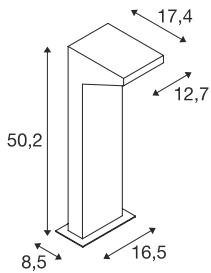

IPERI 50

outdoor floor stand, LED, 4000K, IP44, anthracite, 48 LED, L/W/H 17.4/12.7/50.2 cm

The square aluminium IPERI 50 floor stand is fitted with a large number of powerful SMD LEDs. With protection class IP44, it is suitable for outdoor use. The different colour versions available are supplied with connection box for simplified installation. An earth spike is available as an option. In addition, the installation can be extended by wall lights of the series.

TECHNICAL DATA

Item no.:	231305
Lamps included	0
Primary nominal voltage	230V ~50Hz mA/V
Length	12.7 cm
Width	17.4 cm
Height	50.2 cm
Net weight	1.654 kg
Gross weight	2.087 kg
IP Code	IP 44
Safety class	II
Assembly	Surface
Assembly details	Ground
Wattage	5 W
Lumen	320 lm
Colour temperature	4000 Kelvin
Color	anthracite
CRI	>70
LXXBXX data	70/50
Service life	25000 h
BIG WHITE Page	605