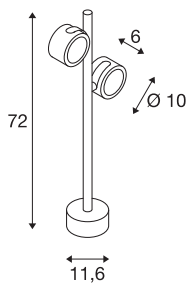

SITRA SL 360

outdoor floor stand, double-headed, TCR-TSE, IP44, anthracite, max. 18W

This floor lamp SITRA SL 360 is made from aluminium and is suitable for almost all outdoor lighting requirements by two incorporated, multi-directional adjustable lamp heads and IP44 rating. An earth spike is available as an option for simplified installation. The electrical connection of the two colour versions available is made directly to the 230V mains supply. The SITRA SL 360 also includes wall, ceiling and spike lamps and can therefore be used universally.

TECHNICAL DATA

Item no.:	231505
Socket	GX53
Lamp	TCR-TSE
Number of sockets	2
Lamps included	0
Primary nominal voltage	230V ~50Hz mA/V
Tilt range	90 °
Horizontal rotation range	90 °
Length	28.0 cm
Width	11.6 cm
Height	72.0 cm
Net weight	1.863 kg
Gross weight	2.791 kg
IP Code	IP 44
Safety class	I
Assembly	Surface
Assembly details	Ground
Wattage	9 W
Color	anthracite
BIG WHITE Page	612