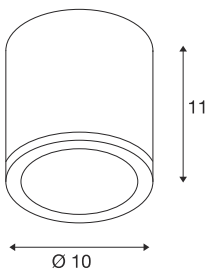

SITRA

outdoor ceiling light, TCR-TSE, IP44, round, anthracite, max. 9W

The SITRA ceiling light is made from aluminium and glass, which covers the lamp. It is suitable for use outdoors thanks to its IP44 protection class. With its built-in GX53 socket, the luminaire is suitable for both LED and energy-saving lamps. The electrical connection of the luminaire, which comes in three colours, is directly to the 230V mains supply.

TECHNICAL DATA

Item no.:	231545
Socket	GX53
Lamp	TCR-TSE
Number of sockets	1
Lamps included	0
Primary nominal voltage	230V ~50Hz mA/V
Height	11.0 cm
Diameter	10.0 cm
Net weight	0.692 kg
Gross weight	0.748 kg
IP Code	IP 44
Safety class	I
Assembly	Surface
Assembly details	Ceiling
Wattage	9 W
Color	anthracite
BIG WHITE Page	704