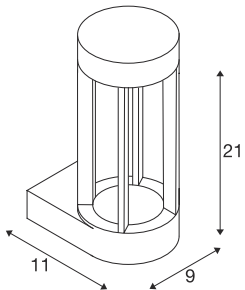

SLOTS WALL

outdoor wall light, LED, 3000K, anthracite, 6.3 W

In the SLOTS WALL wall light made from aluminium, the incorporated COB LED module generates an indirectly radiating, warm white light. With protection class IP44, it is suitable for outdoor use. The luminaire is ready to be connected directly to the 230V mains supply.

TECHNICAL DATA

Item no.:	231805
Lamps included	0
Primary nominal voltage	220-240V ~50/60Hz mA/V
Height	21.0 cm
Diameter	9.0 cm
Depth	11.0 cm
Net weight	0.886 kg
Gross weight	1.068 kg
IP Code	IP 44
Safety class	I
Assembly	Surface
Assembly details	Wall
Wattage	6.3 W
Lumen	140 lm
Colour temperature	3000 Kelvin
Color	anthracite
CRI	>80
Binning	6
LXXBXX data	70/50
Service life	25000 h
BIG WHITE Page	644