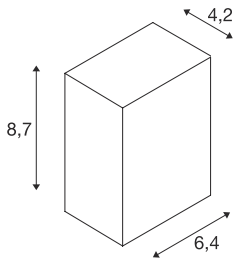

QUAD 1

wall light, LED, 3000K, IP44, square, anthracite, 4.6W

The QUAD 1 wall light is available in several colours, and fitted with a powerful, warm white power LED. The electrical connection of the aluminium luminaire is made directly to the 230V mains supply using the built-in driver. Thanks to its IP44 protection class, the luminaire is suitable for outdoor use.

TECHNICAL DATA

Item no.:	232465
Lamps included	0
Number of different light outlets	1
Primary nominal voltage	200-240V ~50/60Hz mA/V
Secondary power / secondary voltage	700 mA/V
Width	6.4 cm
Height	8.7 cm
Depth	4.2 cm
Net weight	0.328 kg
Gross weight	0.358 kg
IP Code	IP 44
Safety class	I
Assembly	Surface
Assembly details	Wall
Wattage	4.6 W
Lumen	80 lm
Colour temperature	3000 Kelvin
Beam angle	90 °
Color	anthracite
CRI	>80
LXXBXX data	70/50
Service life	30000 h