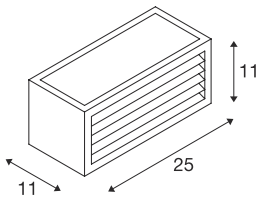

BOX-L

outdoor wall light, TC-(D,H,T,Q)SE, IP44, square, rust, max. 18W

Single-headed BOX-L wall light consists of painted aluminium and frosted acrylic, which covers the three light outlets. It is protection class IP44 and suitable for outdoor use. The electrical connection of the luminaire, which comes in various colours, is made directly to the 230V mains supply.

TECHNICAL DATA

Item no.:	232497
Socket	E27
Number of sockets	1
Lamps included	0
Number of different light outlets	2
Primary nominal voltage	220-240V ~50/60Hz mA/V
Width	25.0 cm
Height	11.0 cm
Depth	11.0 cm
Net weight	1.171 kg
Gross weight	1.314 kg
IP Code	IP 54
Safety class	I
Assembly	Surface
Assembly details	Wall
Wattage	18 W
Color	rust
BIG WHITE Page	689