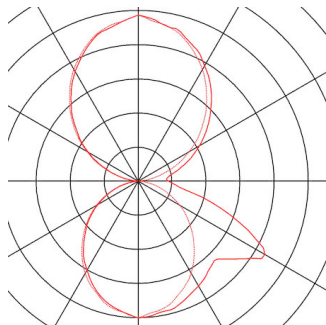

BOX-L

outdoor wall light, TC-(D,H,T,Q)SE, IP44, square, rust, max. 18W

Single-headed BOX-L wall light consists of painted aluminium and frosted acrylic, which covers the three light outlets. It is protection class IP44 and suitable for outdoor use. The electrical connection of the luminaire, which comes in various colours, is made directly to the 230V mains supply.

TECHNICAL DATA

Item no.:	232497
Socket	E27
Number of sockets	1
Lamps included	0
Number of different light outlets	2
Primary nominal voltage	220-240V ~50/60Hz mA/V
Width	25.0 cm
Height	11.0 cm
Depth	11.0 cm
Net weight	1.171 kg
Gross weight	1.314 kg
IP Code	IP 54
Safety class	I
Assembly	Surface
Assembly details	Wall
Wattage	18 W
Color	rust
BIG WHITE Page	689