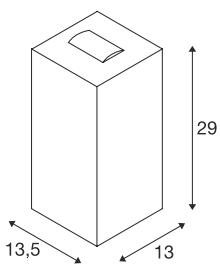

BIG THEO WALL

outdoor wall light, double-headed, LED, 3000K, Flood up/Beam down, silver-grey, W/H/D 13/29/13.5 cm

The BIG THEO WALL flood up/beam down LED wall light is made of aluminium and glass. Thanks to its two built-in LEDs, the mounted luminaire produces two different cones of light (upper light outlet a narrow cone, lower light outlet a wide cone). It is suitable for use outdoors thanks to its IP44 protection class. Thanks to the built-in LED driver, the electrical connection of the luminaire, which comes in several colour versions, is made directly to the 230V mains supply. In addition, the BIG THEO series includes wall and ceiling lights and is therefore universally deployable. This luminaire includes built-in LED lamps.

TECHNICAL DATA

Item no.:	234515
Lamps included	0
Number of different light outlets	2
Primary nominal voltage	120-240V ~50/60Hz mA/V
Secondary power / secondary voltage	500 mA/V
Width	13.0 cm
Height	29.0 cm
Depth	13.5 cm
Net weight	2.375 kg
Gross weight	2.613 kg
IP Code	IP 44
Safety class	I
Impact resistance class	IK02
Impact resistance	0,20000000000000001 Joule
Assembly	Surface
Assembly details	Wall
Wattage	29 W
Lumen	2130 lm
Colour temperature	3000 Kelvin
Beam angle	24 °
Color	anthracite
Binning	6