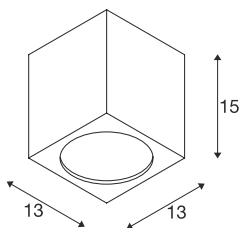

BIG THEO CEILING

outdoor ceiling light, LED, 3000K, anthracite

The BIG THEO CEILING LED ceiling light is made of aluminium and glass. Thanks to the position of the built-in sockets, the installed luminaire produces a wide radiating cone of light. It is suitable for use outdoors thanks to its IP44 protection class. Thanks to the built-in LED driver, the electrical connection of the luminaire, which comes in several colour versions, is made directly to the 230V mains supply. In addition, the BIG THEO series includes wall and ceiling lights and is therefore universally deployable. This luminaire includes built-in LED lamps.

TECHNICAL DATA

Item no.:	234535
Lamps included	0
Number of different light outlets	1
Primary nominal voltage	100-277V ~50/60Hz mA/V
Secondary power / secondary voltage	500 mA/V
Length	13.0 cm
Width	13.0 cm
Depth	15.0 cm
Net weight	1.348 kg
Gross weight	1.477 kg
IP Code	IP 44
Safety class	I
Impact resistance class	IK02
Impact resistance	0,200000000000000001 Joule
Assembly	Surface
Assembly details	Ceiling
Wattage	21 W
Lumen	2000 lm
Colour temperature	3000 Kelvin
Beam angle	24 °
Color	anthracite
CRI	>80