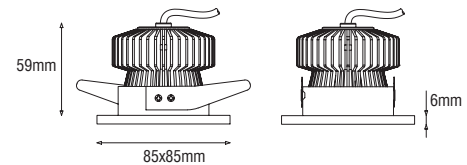

*Always apply dim to warm in combination with DALI driver.