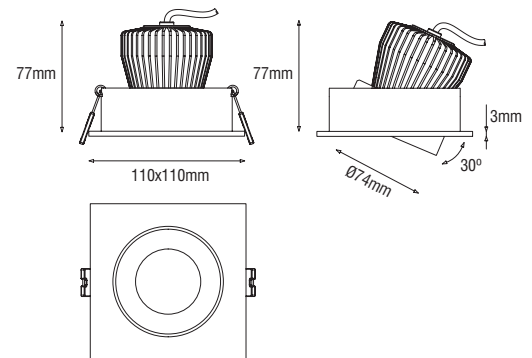

## PIAZZA

LED downlight made of aluminum in white or black. Equipped with an 24°, 30° or 38° aluminum reflector and 9W Bridgelux LED or dim to warm LED 13W. Spot is 350° rotatable and tiltable up to 30°. Driver must be ordered separately. IP43. Optional with 14W LED.

Description	∧	white	black
9W LED 676lm 927	24°	120A09024	120A09124
9W LED 703lm 930	24°	120B09024	120B09124
9W LED 880lm 840	24°	120D09024	120D09124
13W LED 1000lm 2000-3000K*	24°	120E13024	120E13124
9W LED 676lm 927	30°	120A09030	120A09130
9W LED 703lm 930	30°	120B09030	120B09130
9W LED 880lm 840	30°	120D09030	120D09130
13W LED 1000lm 2000-3000K*	30°	120E13030	120E13130
9W LED 676lm 927	38°	120A09038	120A09138
9W LED 703lm 930	38°	120B09038	120B09138
9W LED 880lm 840	38°	120D09038	120D09138
13W LED 1000lm 2000-3000K*	38°	120E13038	120E13138